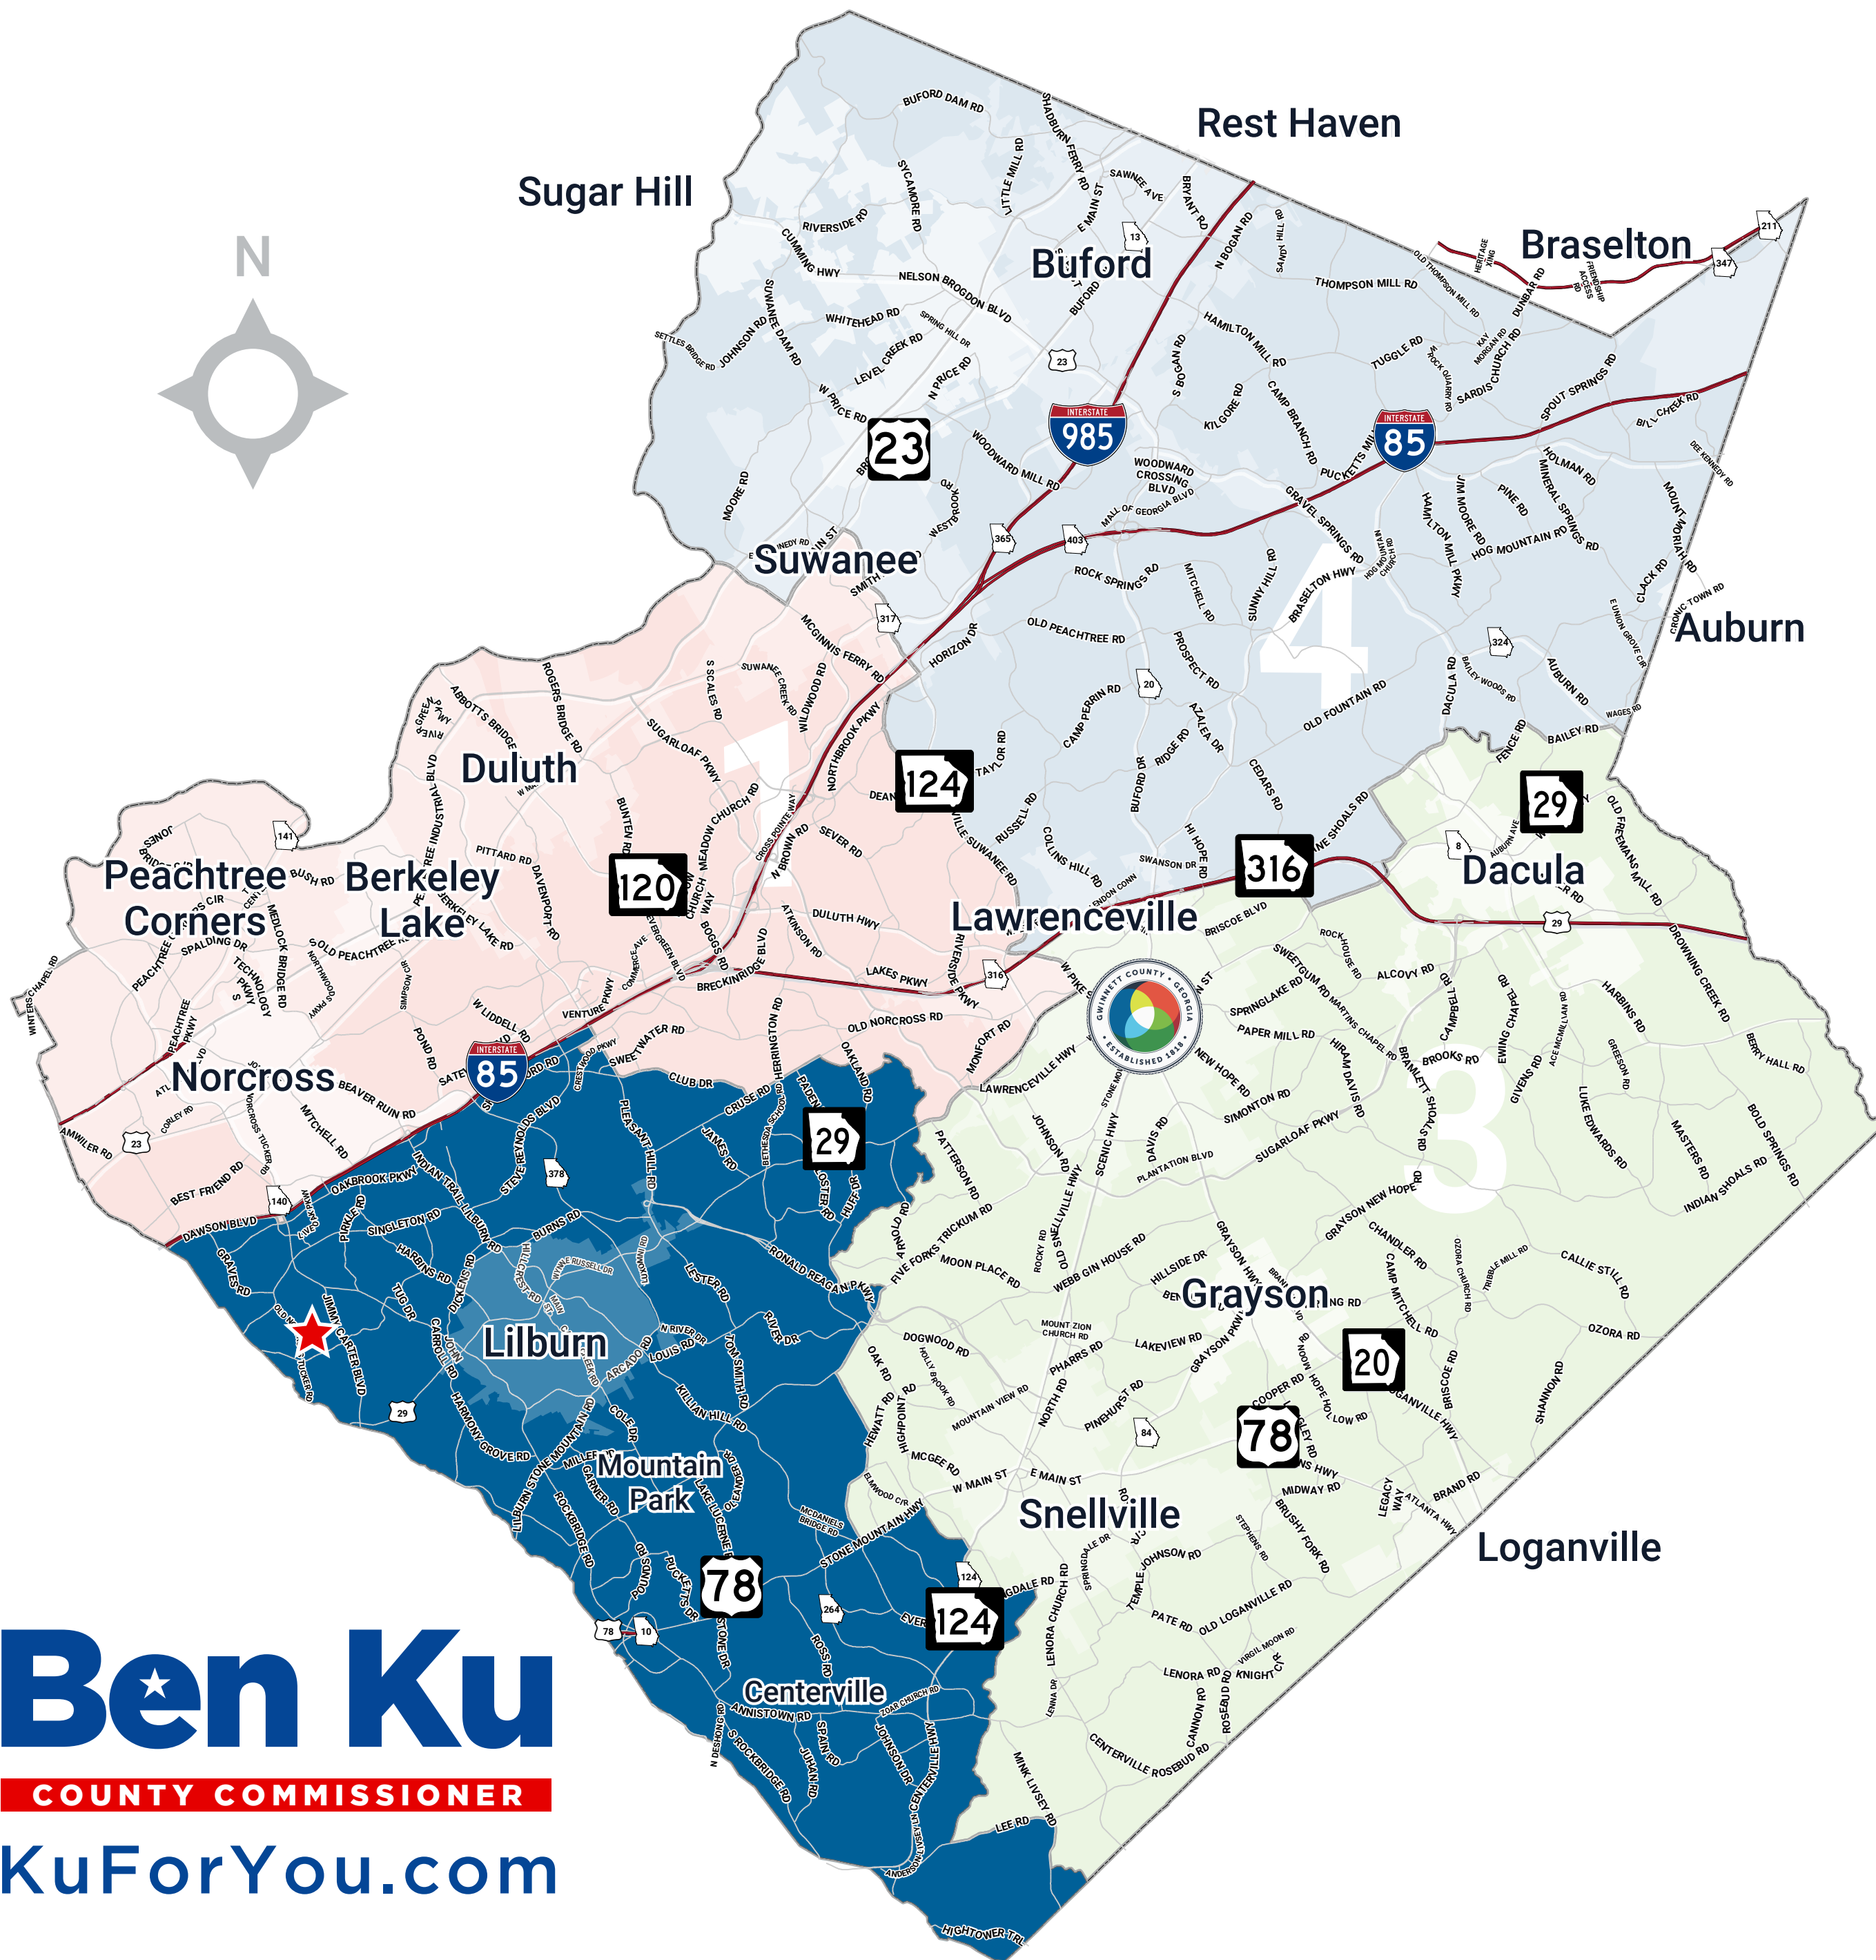

GWINNETT COUNTY Commission District 2

Ben Ku
COUNTY COMMISSIONER
KuForYou.com